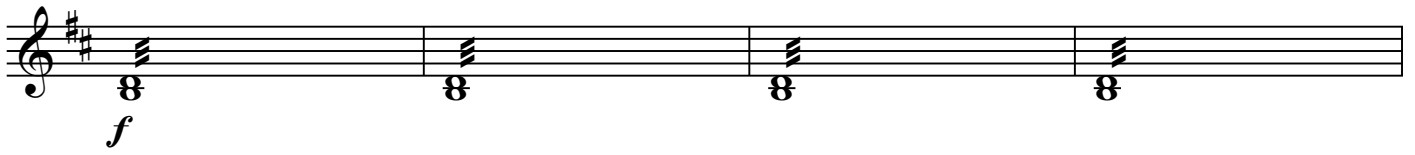

104 小快板，緊張地 ♩ = 144