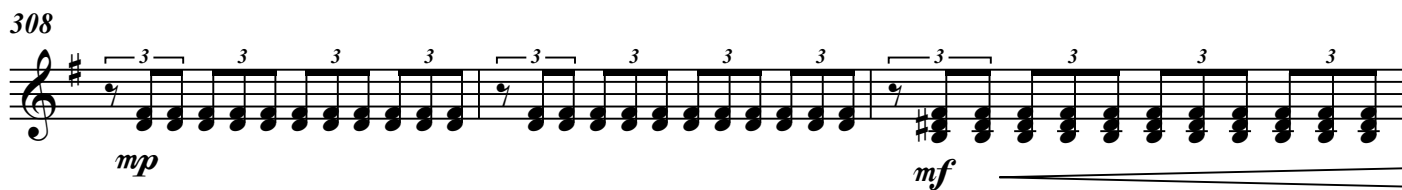

289 (彭修文取消289小節)

漸慢